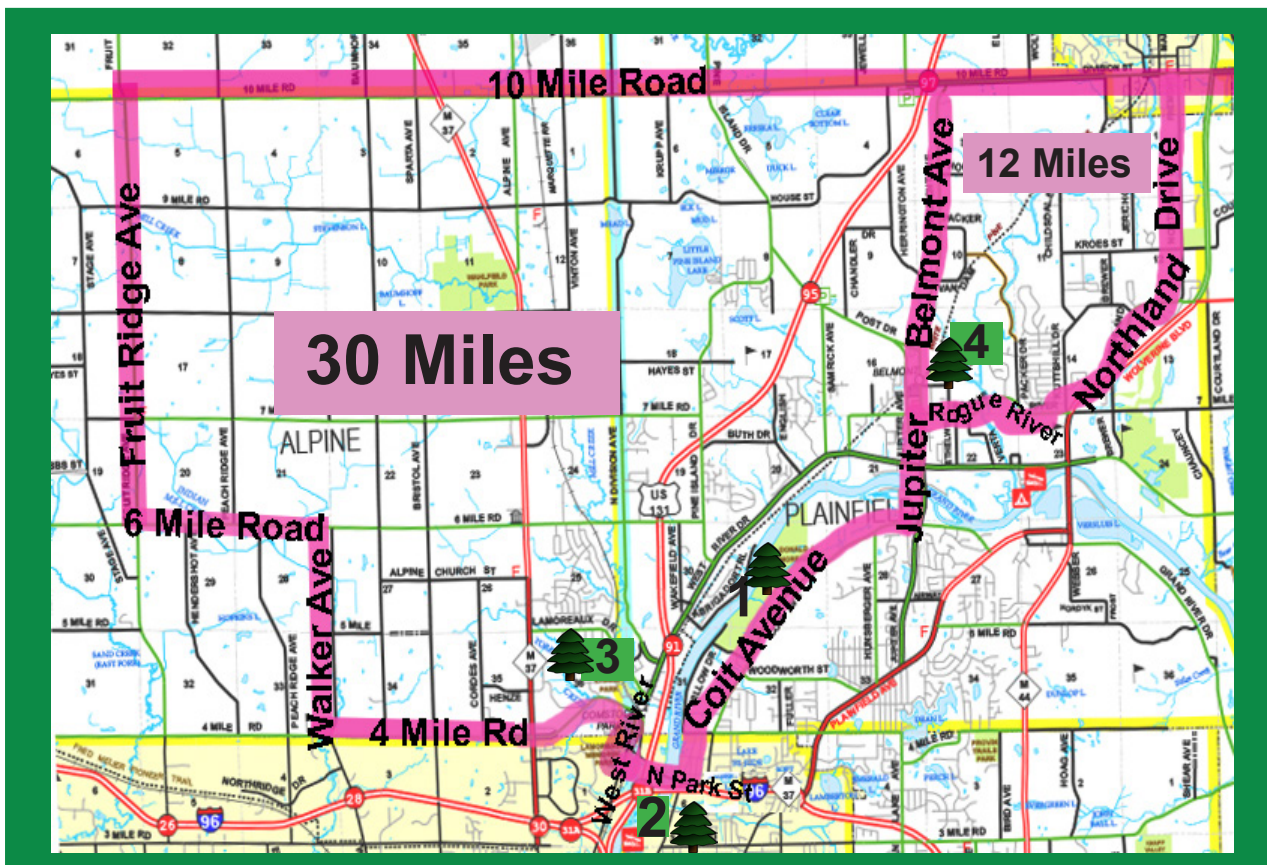

Loop #1

Walker Avenue to 6 Mile Road
6 Mile to Fruit Ridge Avenue
Fruit Ridge Avenue to 10 Mile Road
10 Mile Road to Belmont Avenue (Belmont Bypass)
Belmont Avenue (Bypass) to Jupiter Avenue
Jupiter Avenue to Coit Avenue
Coit Avenue to North Park Street
North Park Street to West River Drive
West River Drive to 4 Mile Road
4 Mile Road to Walker Avenue

Loop #2

Belmont Avenue to 10 Mile Road
10 Mile Road to Northland Drive
Northland Drive to Rogue River Road
Rogue River Road to Belmont Avenue

Parks along/near the Route

1. Donald Lamoreaux Park
2. Lamoreaux Memorial Park (Trailhead for White Pine State Trail)
3. Dwight Lydell Park (north of route on Leland Ave and West River Drive)
4. Rogue River Park (Trailhead for the White Pine Trail State Park)